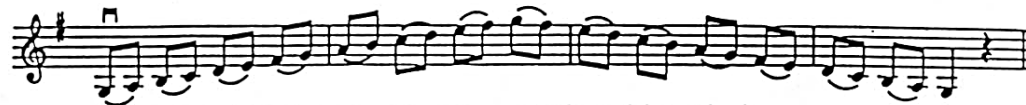

Lawrence Community Youth String Orchestra (LYSO)

Eligibility: string students in grades 5-8

Audition Requirements

A) The following scales (ascending and descending) with the respective bowings.

1) VIOLIN: G major - 2 octaves; 2 note slurs

D major - 2 octaves; separate strokes (detache)

2) VIOLA: C major - 2 octaves; 2 note slurs

G major - 2 octaves; separate strokes (detache)

3) CELLO: C major - 2 octaves; 2 note slurs

G major - 2 octaves; separate strokes (detache)

4) BASS: G major - 1 octave; separate strokes (detache)

B) A prepared solo demonstrating the student's musical and technical ability, such as:

VIOLIN: Suzuki Book 3 or equivalent

VIOLA: Suzuki Book 2 or equivalent